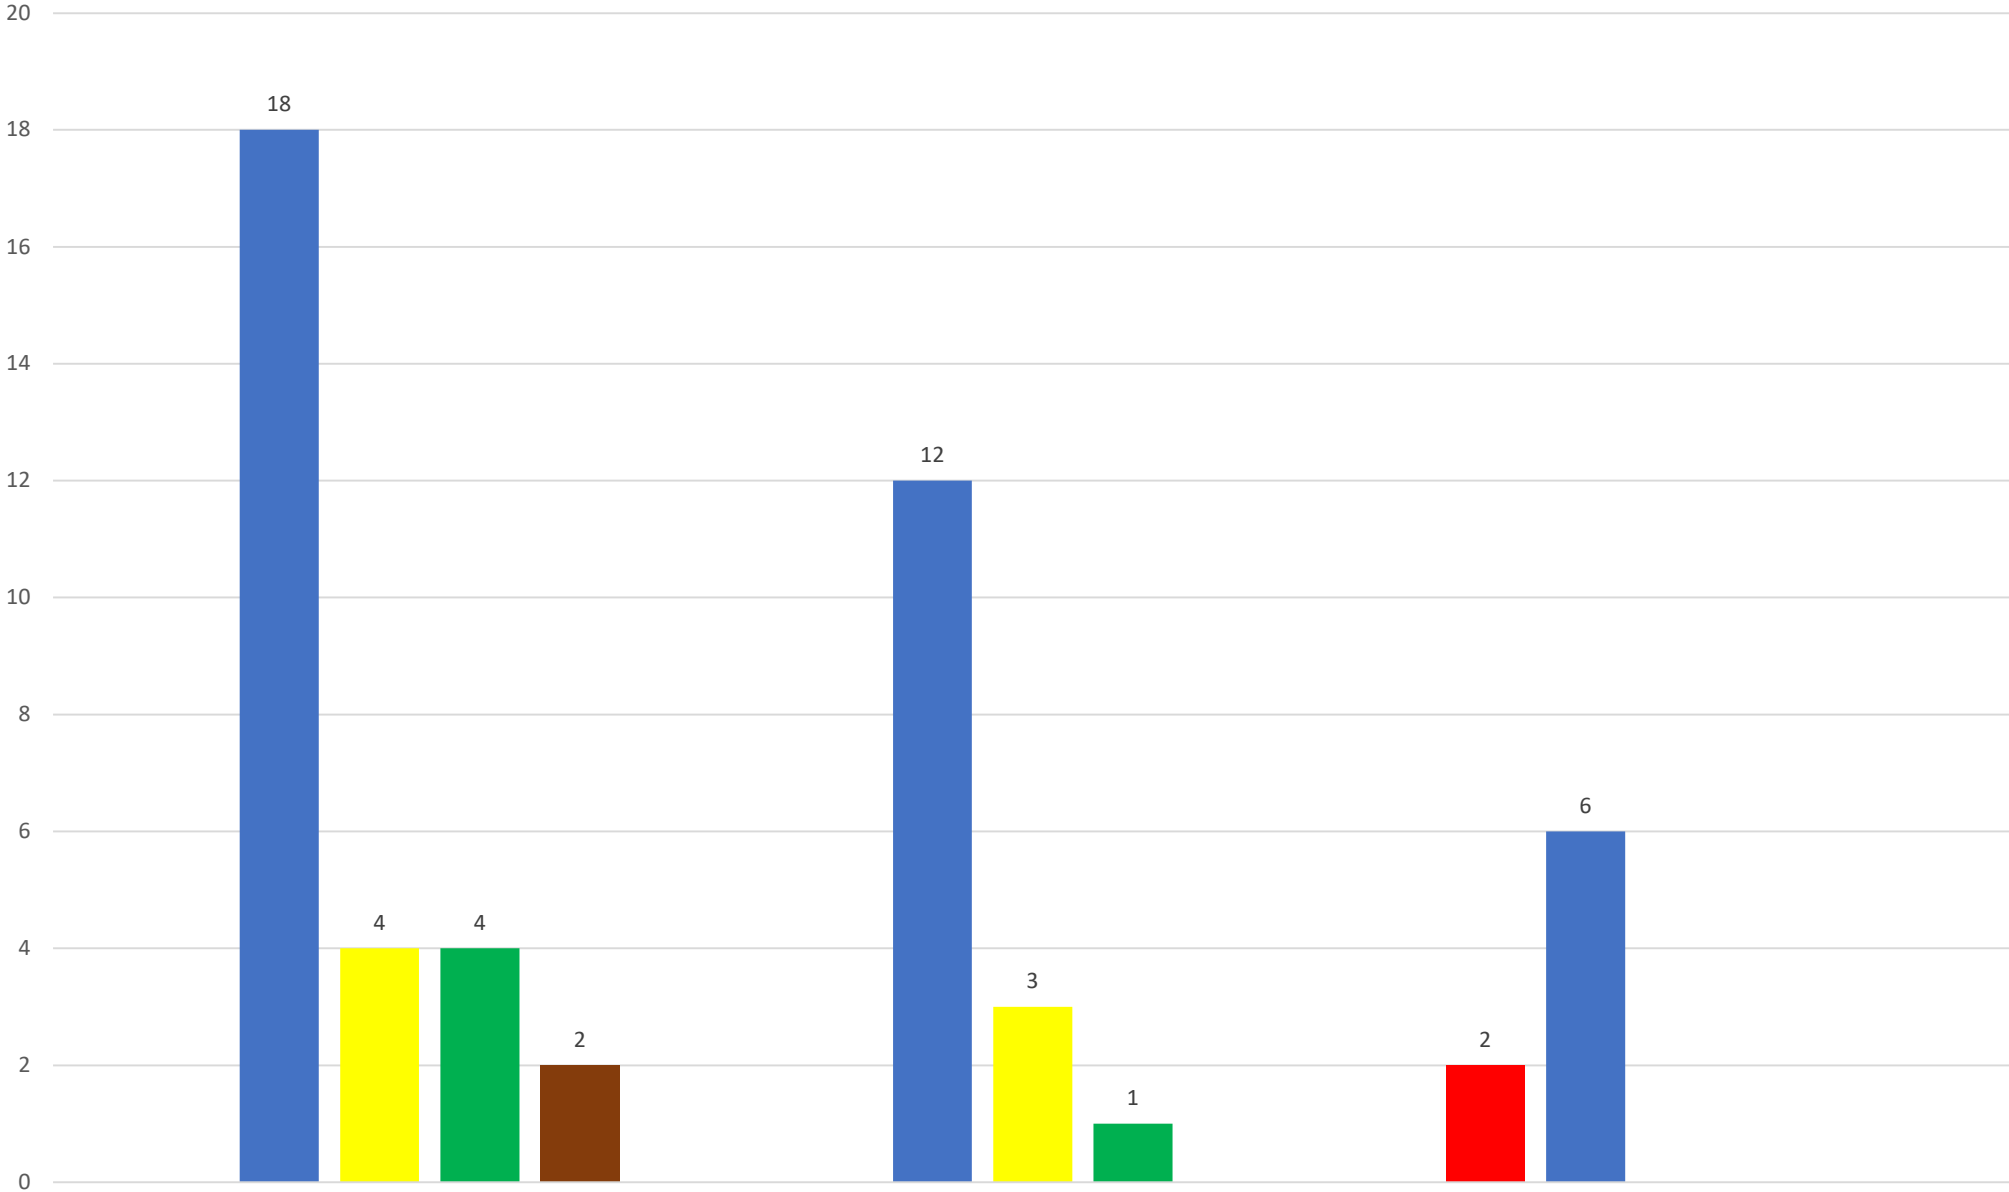

Let Date	Number of Bedrooms	Property Type	Accessibility	Sheltered	Address	Area	Band Let To	Band Start Date	Number of Bids	Bid Position	Direct Let
31-Oct-24	2	Flat	5-General Needs	N	Wembury Drive	TBY_Torquay	Band B	09-Aug-23	102	5	N
05-Nov-24	2	Flat	5-General Needs	N	Gulls Close	TBY_Torquay	Band C	02-Mar-24	26	7	N
05-Nov-24	1	Flat	4-Max 3 Steps	Y	Prince Charles Court	TBY_Torquay	Band B	17-May-24	21	6	N
05-Nov-24	1	Flat	5-General Needs	Y	Prince Charles Court	TBY_Torquay	Band D	06-May-24	11	9	N
05-Nov-24	2	Flat	5-General Needs	N	Gulls Close	TBY_Torquay	Band B	13-Feb-24	34	1	N
07-Nov-24	1	Flat	4-Max 3 Steps	Y	Coleridge Court	TBY_Torquay	Band B	07-Jan-24	55	3	N
13-Nov-24	1	Flat	3-Step Free	N	Hill Park Road	TBY_Brixham	Band B	07-Aug-23	155	5	N
13-Nov-24	1	Flat	5-General Needs	N	Braddons Street	TBY_Torquay	Band B	03-Jan-24	148	12	N
13-Nov-24	3	House	5-General Needs	N	Corfe Crescent	TBY_Torquay	Band B	12-Jan-23	157	3	N
14-Nov-24	2	Flat	5-General Needs	N	Tor Square House	TBY_Torquay	Band B	15-Aug-24	67	3	N
15-Nov-24	3	House	5-General Needs	N	Davis Avenue	TBY_Torquay	Band A	02-Apr-24	142	1	N
15-Nov-24	3	House	4-Max 3 Steps	N	Kenneth Terrace	TBY_Torquay	Band B	14-Dec-23	136	6	N
18-Nov-24	3	House	3-Step Free	N	Pear Tree Cottage	TBY_Brixham	Band B	23-May-24	106	15	N
19-Nov-24	2	Flat	5-General Needs	N	St Johns Court	TBY_Paignton	Band B	13-Sep-24	53	5	N
19-Nov-24	1	Flat	5-General Needs	Y	Combe Bank	TBY_Brixham	Band D	03-Apr-24	18	7	N
25-Nov-24	2	Flat	5-General Needs	Y	Arthington	TBY_Torquay	Band D	20-Apr-23	30	13	N
26-Nov-24	2	Flat	5-General Needs	N	Fairmead Court	TBY_Torquay	Band B	24-Jun-24	58	2	N
26-Nov-24	1	Bedsit	3-Step Free	N	Flemons Court	TBY_Paignton	Band B	28-May-24	137	24	N
27-Nov-24	3	House	4-Max 3 Steps	N	Corfe Crescent	TBY_Torquay	Band B	15-Jun-22	158	2	N

Number of Lets by Number of Bedrooms and Band

■ Band A ■ Band B ■ Band C ■ Band D ■ Band E