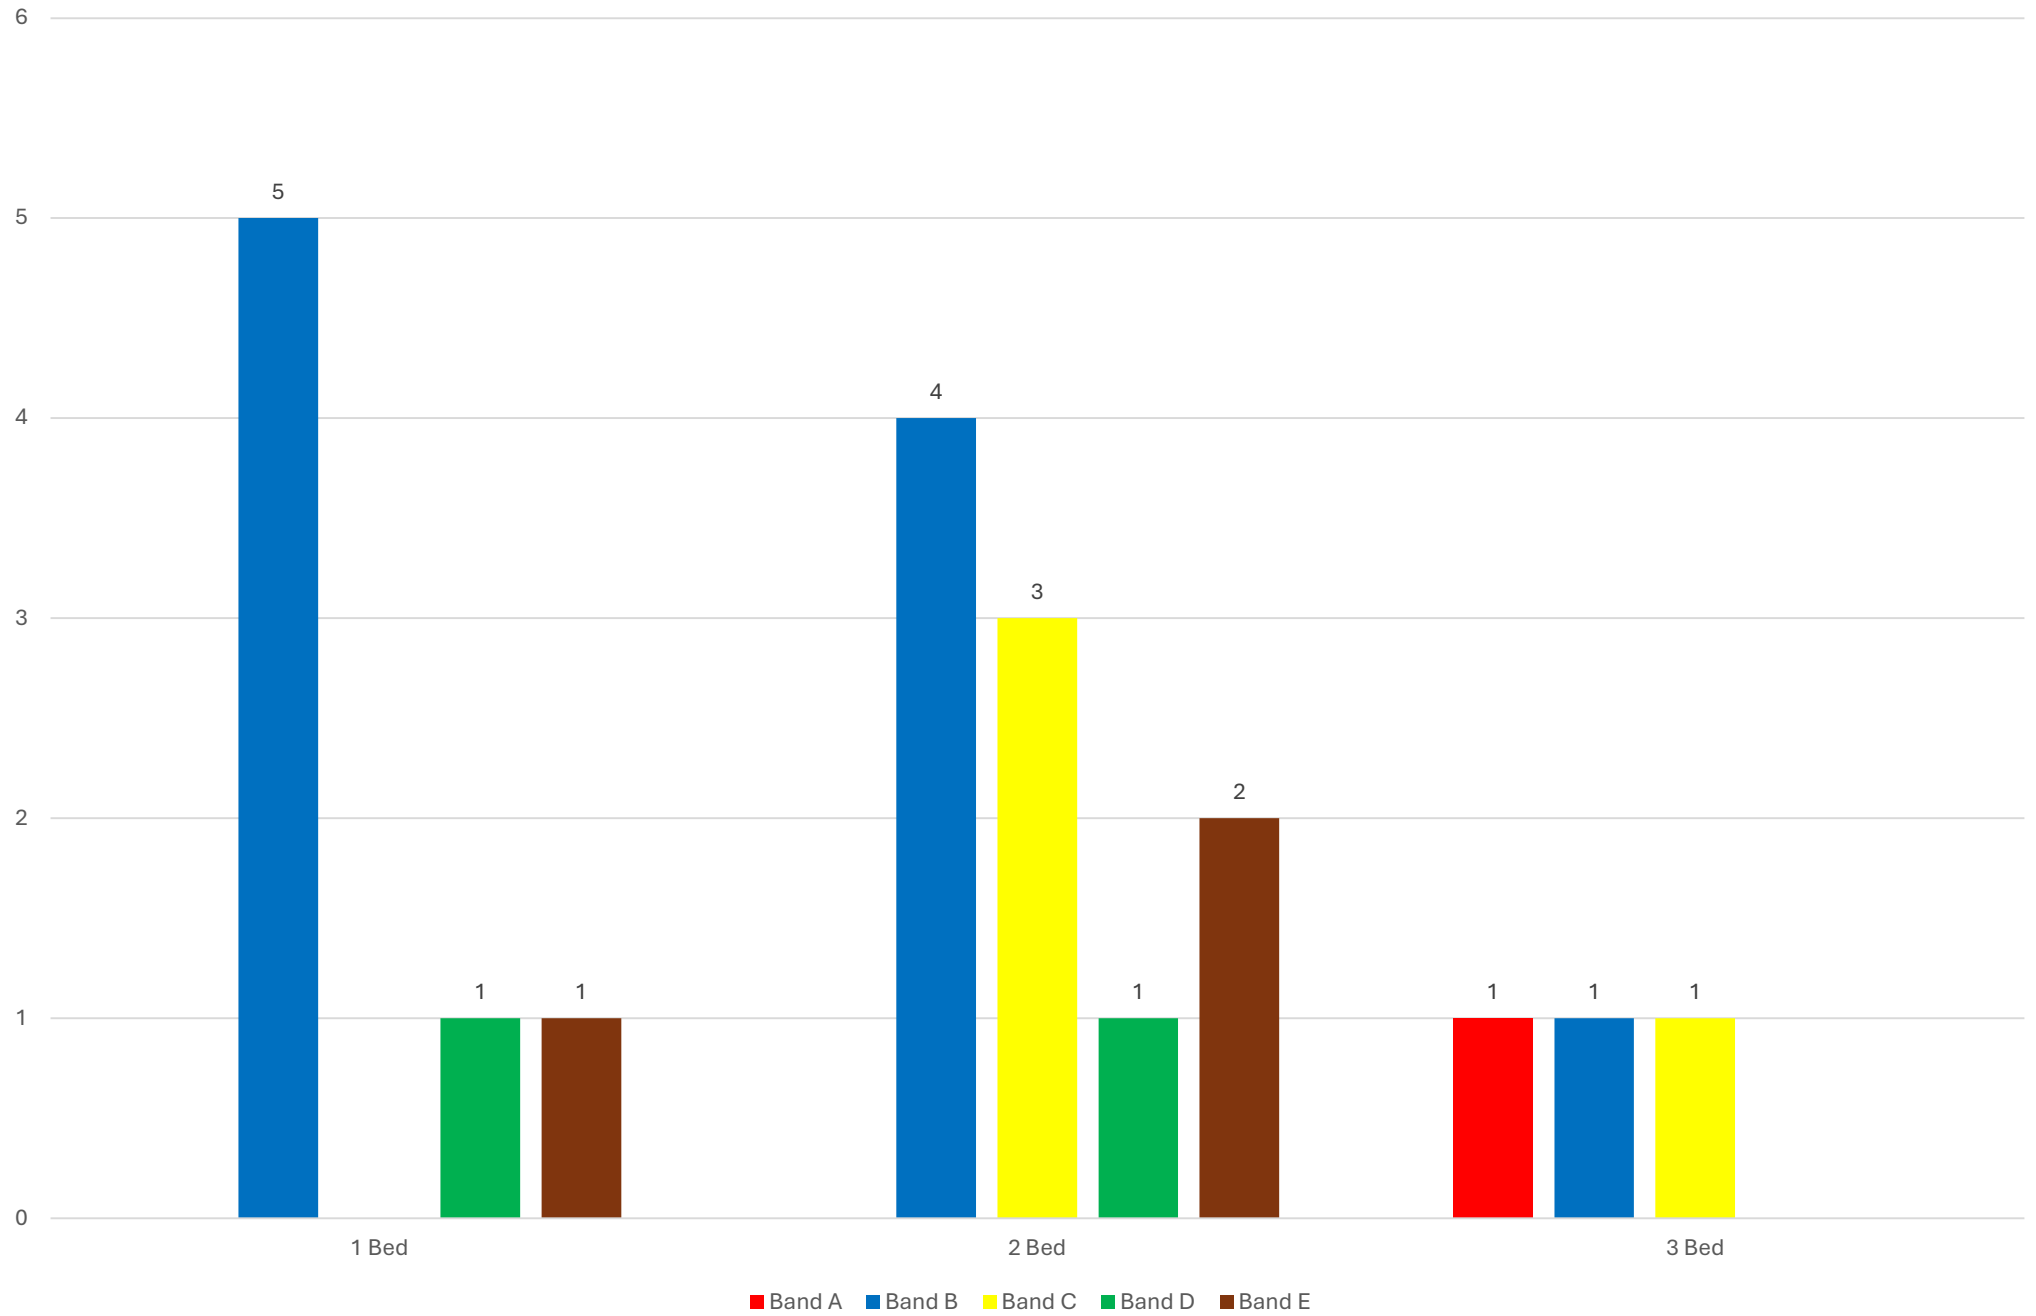

Let Date	Number of Bedrooms	Property Type	Accessibility	Sheltered	Address	Area	Band Let To	Band Start Date	Number of Bids	Bid Position	Direct Let
02-Dec-24	2	House	5-General Needs	N	Churchill Road	TGE_Bideford	Band B	23-Jan-24	127	2	N
10-Dec-24	1	Flat	4-Max 3 Steps	Y	Stella Maris Court	TGE_Bideford	Band B	18-Mar-24	37	4	N
10-Dec-24	2	Bungalow	4-Max 3 Steps	N	Hilton Road	TGE_Monkleigh	Band D	22-Jan-24	40	20	N
20-Dec-24	2	House	5-General Needs	N	Town Park	TGE_Great Torrington	Band B	26-Jul-24	78	7	N
20-Dec-24	1	Flat	5-General Needs	N	Buckland View	TGE_Bideford	Band B	12-Aug-24	86	7	N
06-Jan-25	1	Flat	5-General Needs	N	Torrington Lane	TGE_Bideford	Band B	07-Sep-20	96	1	N
09-Jan-25	2	House	3-Step Free	N	Newbridge Close	TGE_Bideford	Band B	24-Jul-24	114	11	N
10-Jan-25	1	Flat	4-Max 3 Steps	Y	Ethelwynne Brown Close	TGE_Bideford	Band B	03-Sep-24	50	2	N
17-Jan-25	1	Flat	5-General Needs	Y	Copps Close	TGE_Bideford	Band D	23-Jul-24	31	16	N
20-Jan-25	3	House	5-General Needs	N	Ackland Close	TGE_Shebbear	Band C	28-Jan-21	114	7	N
20-Jan-25	2	House	5-General Needs	N	Ayres Close	TGE_Bideford	Band B	04-Jun-24	129	4	N
23-Jan-25	2	Bungalow	4-Max 3 Steps	N	North View	TGE_Shebbear	Band E	10-Aug-24	33	31	N
24-Jan-25	1	Bedsit	4-Max 3 Steps	Y	Hillgarden Close	TGE_Bideford	Band E	11-Dec-24	1	1	Y
24-Jan-25	2	House	5-General Needs	N	Churchill Road	TGE_Bideford	Band C	25-Sep-21	148	23	N
28-Jan-25	2	House	5-General Needs	N	Northgate	TGE_Hartland	Band C	22-Mar-24	74	18	N
29-Jan-25	3	House	5-General Needs	N	Brennacott Place	TGE_Bideford	Band B	02-May-24	109	2	N
29-Jan-25	2	Bungalow	4-Max 3 Steps	N	Windsor Road	TGE_Northam	Band C	22-May-22	101	15	N
29-Jan-25	1	Flat	5-General Needs	N	Brennacott Place	TGE_Bideford	Band B	30-Jul-24	109	9	N
30-Jan-25	3	House	5-General Needs	N	Blackbird Way	TGE_Northam	Band A	20-Aug-24	169	1	N
30-Jan-25	2	Flat	4-Max 3 Steps	Y	Hillgarden Close	TGE_Bideford	Band E	29-Oct-21	14	9	N

Number of Lets by Number of Bedrooms and Band